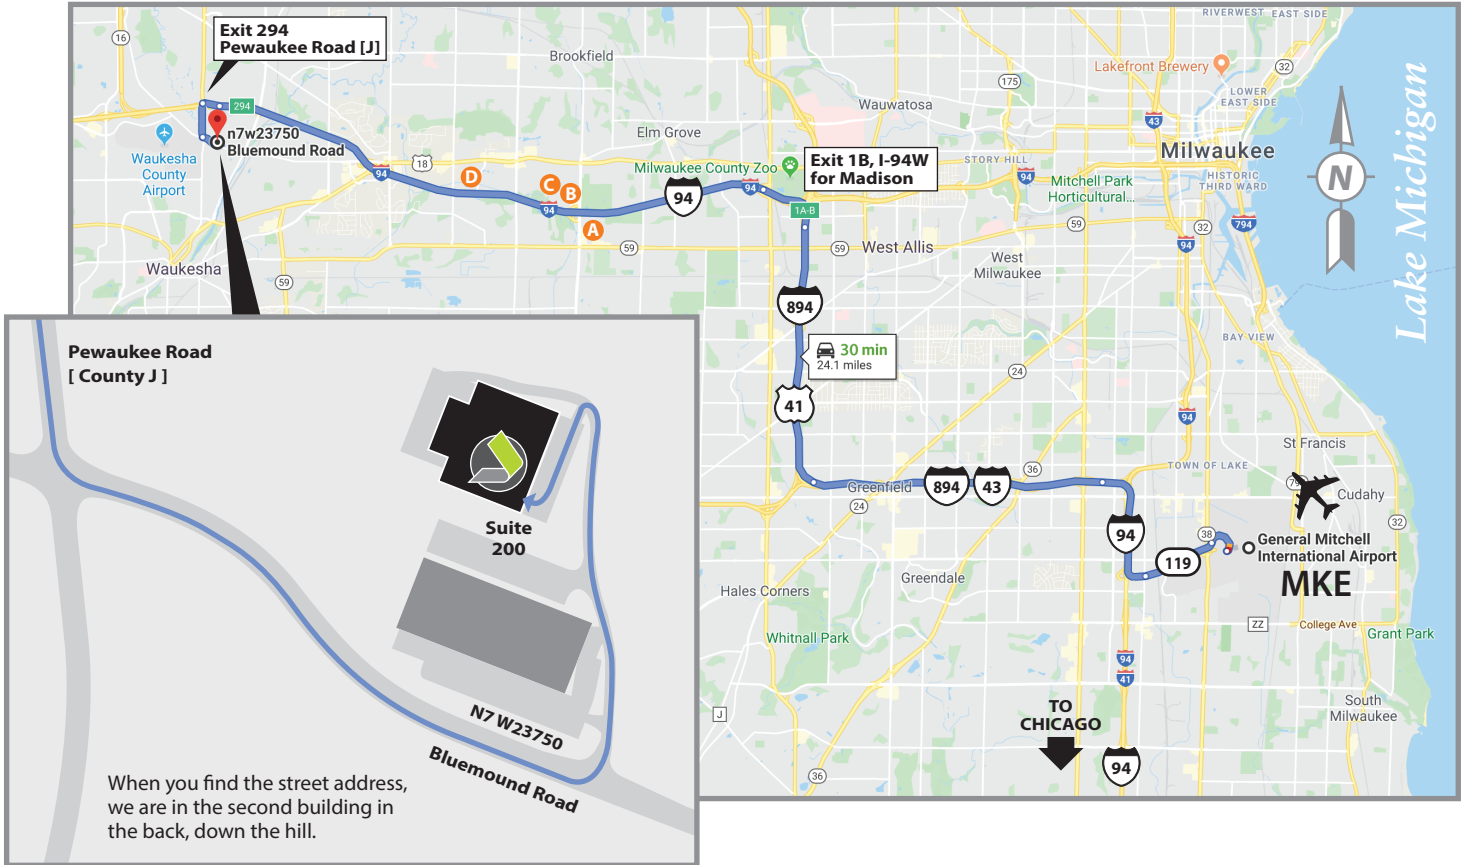

### Directions from MKE

General Mitchell International Airport  
30 minutes without traffic  
[bit.ly/2RtLb9R](http://bit.ly/2RtLb9R) - [click for map >](#)

### Directions from ORD

O'Hare Int'l Airport (ORD)  
1 hr, 30 minutes without traffic  
[bit.ly/2tveXmv](http://bit.ly/2tveXmv) - [click for map >](#)