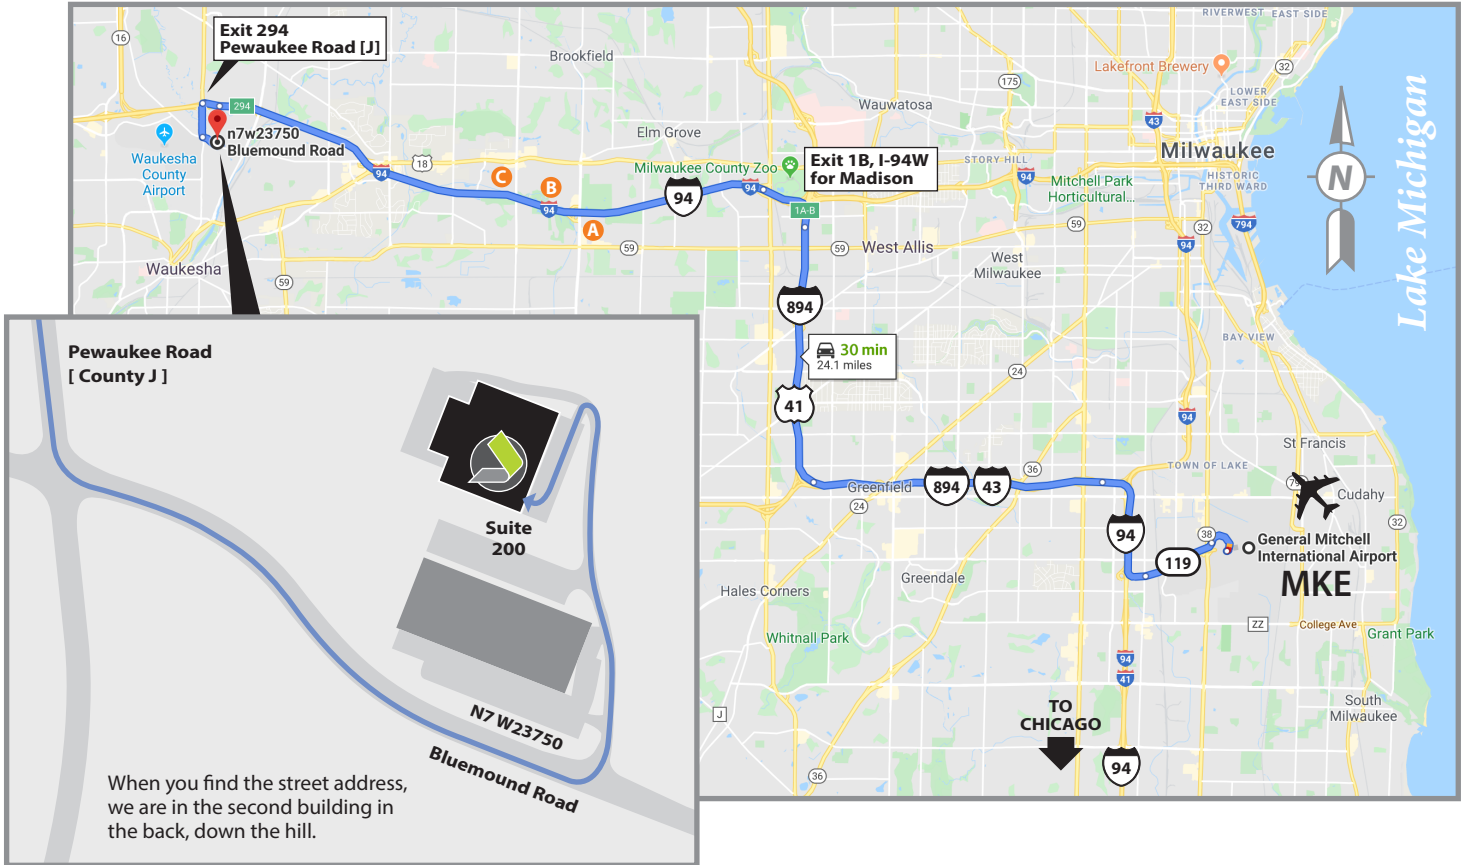

### Directions from MKE

General Mitchell International Airport  
30 minutes without traffic  
[bit.ly/2RtLb9R](http://bit.ly/2RtLb9R) - [click for map >](#)

### Directions from ORD

O'Hare Int'l Airport (ORD)  
1 hr, 30 minutes without traffic  
[bit.ly/2tveXmv](http://bit.ly/2tveXmv) - [click for map >](#)

## Hotels

**Embassy Suites by Hilton Milwaukee Brookfield**  
1200 S Moorland Rd, Brookfield, WI 53005  
+1 (262) 782-2900 • [click for SafanDarley booking >](#)  
SF rate \$129 with made-to-order breakfast and cocktail reception